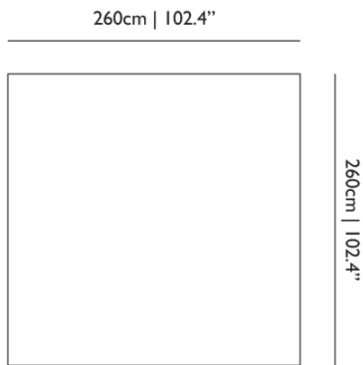

### Dimensions

### Product

**WIDTH** 260cm | 102.4"  
**HEIGHT** 260cm | 102.4"  
**DEPTH** 1cm | 0.4"  
**WEIGHT NETTO** 1.1kg | 2.43lbs

### Product

**WIDTH** 180cm | 70.9"  
**HEIGHT** 260cm | 102.4"  
**DEPTH** 1cm | 0.4"  
**WEIGHT NETTO** 1.1kg | 2.43lbs